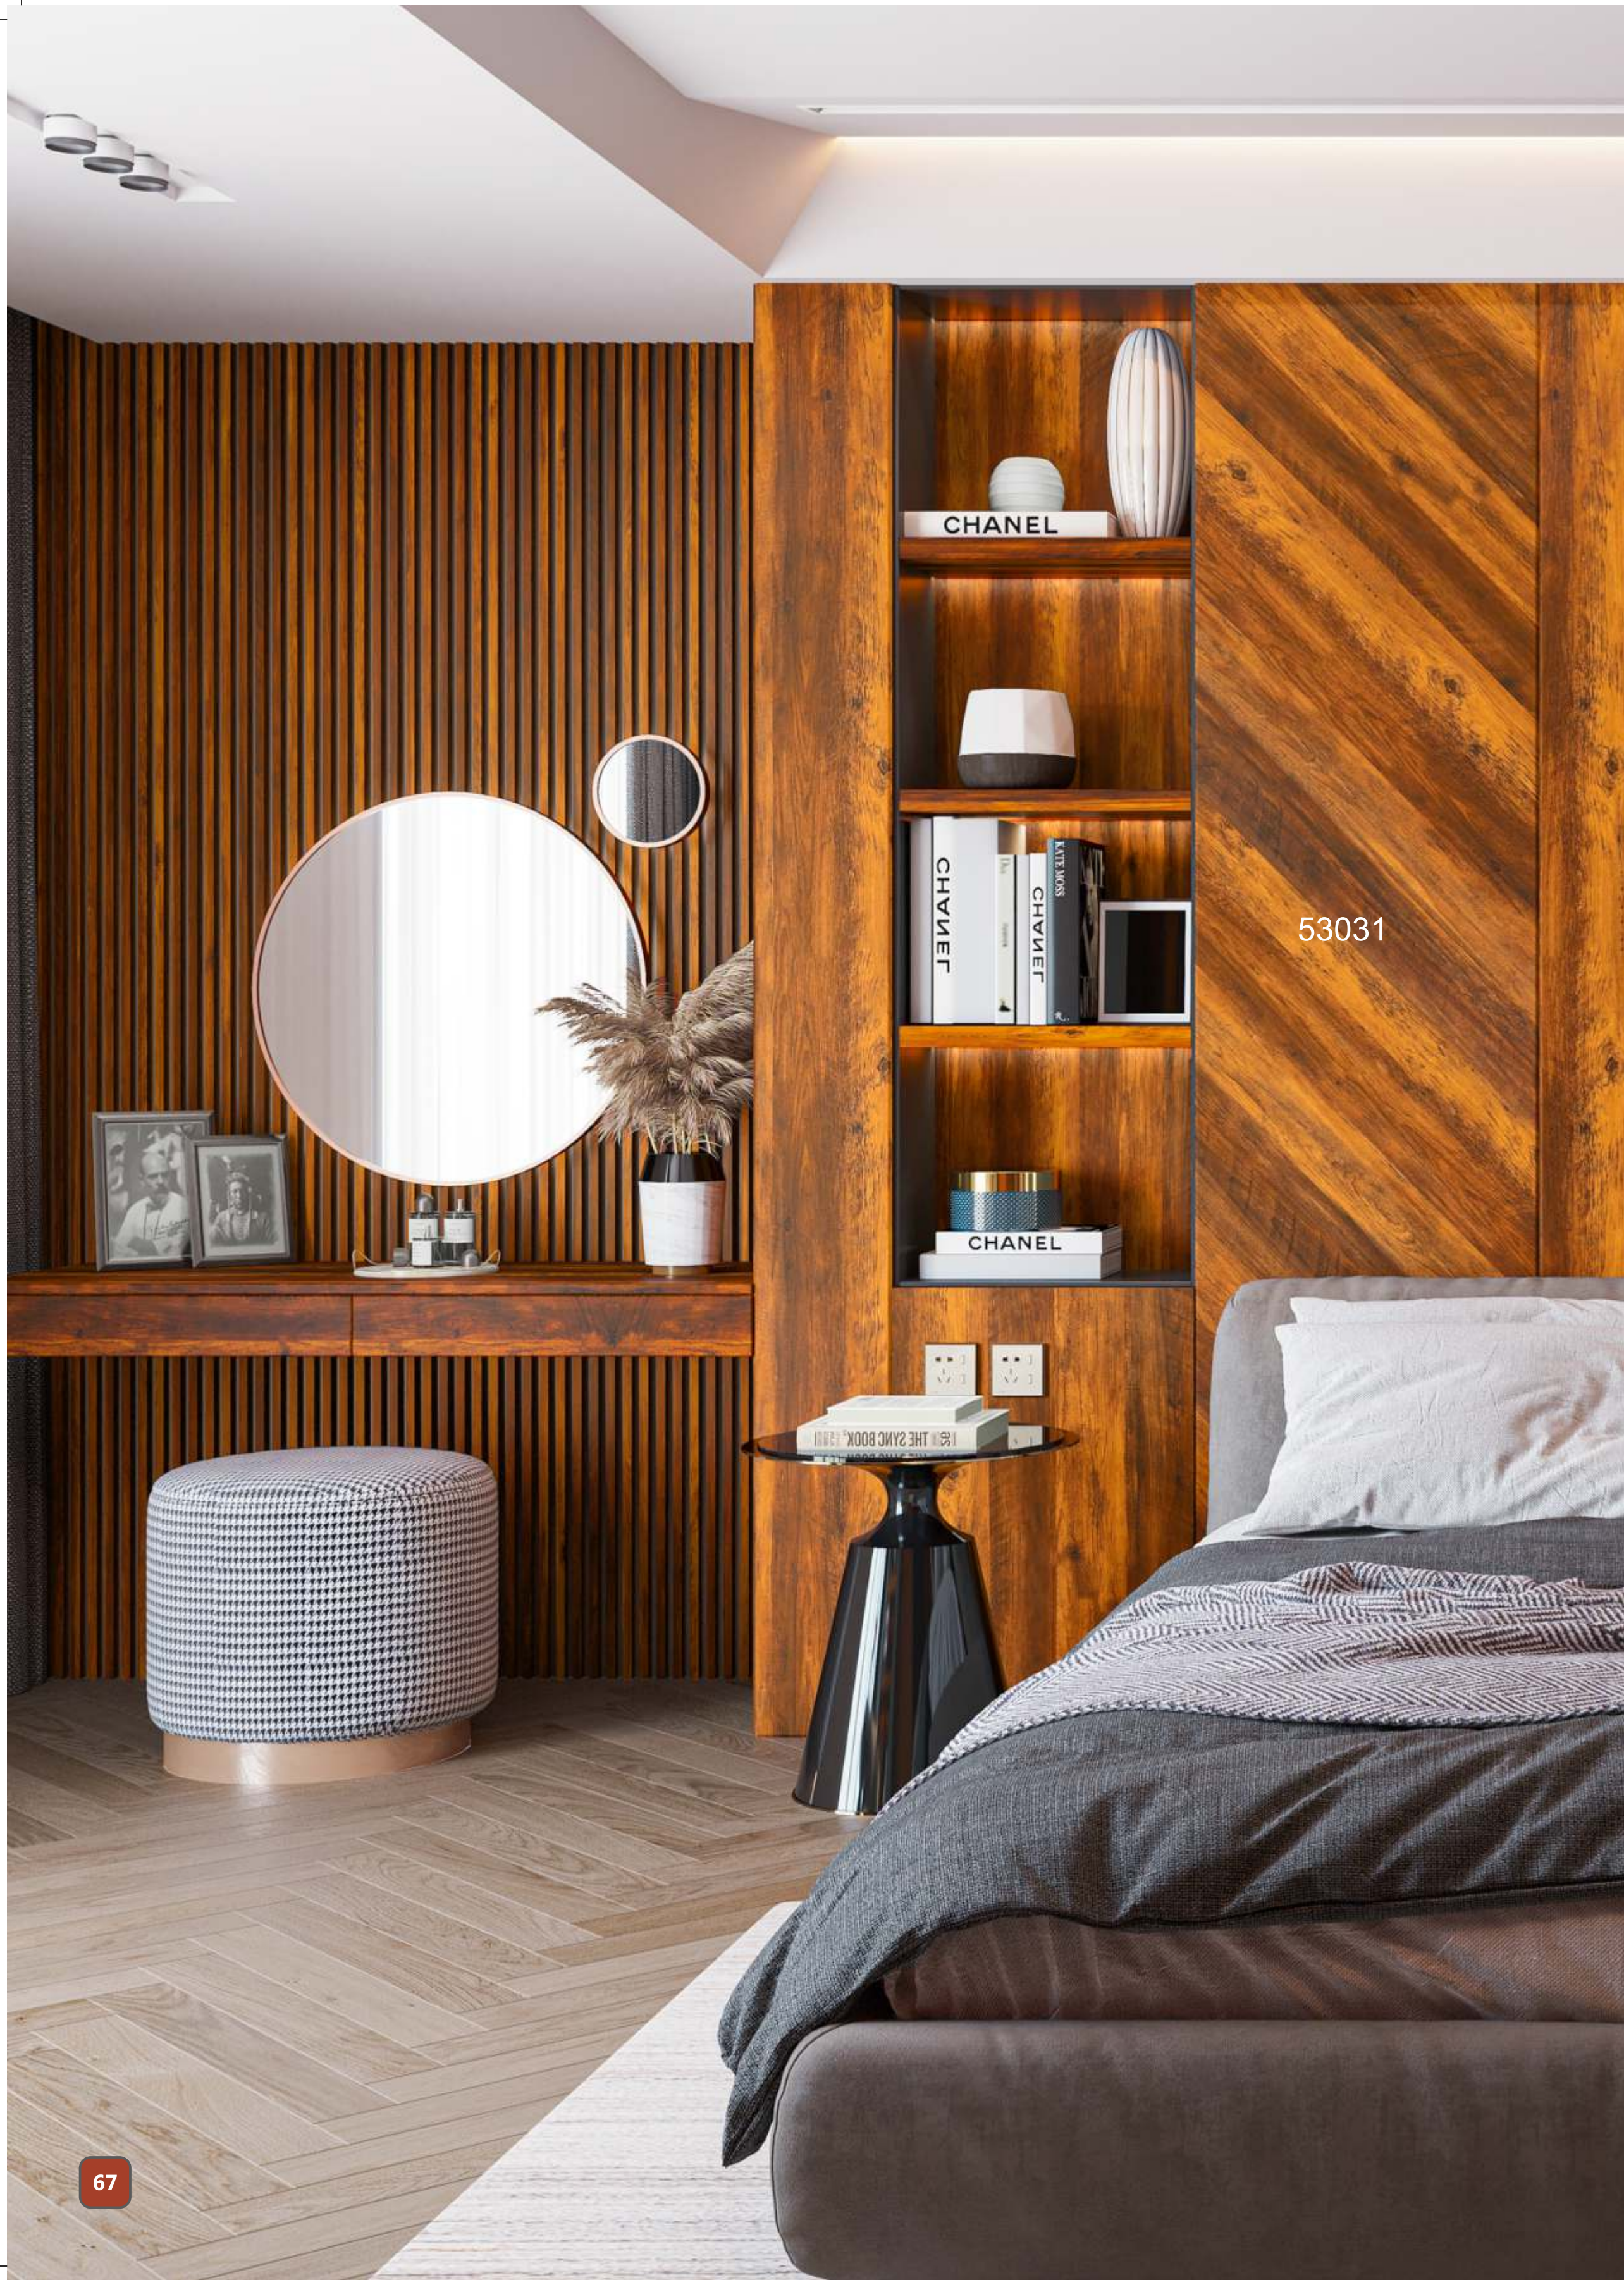

51274 HG+ / ORANGE

51315 HG+ / FIRE RED

51170 HG+ / BLACK

SHINING WOODS

HG+

Cedar lam
SPLENDID
GORGEOUS LAMINATES

53045 HG+ / WESTERN ZIRCOTE

53044 HG+ / MEXICO ZIRCOTE